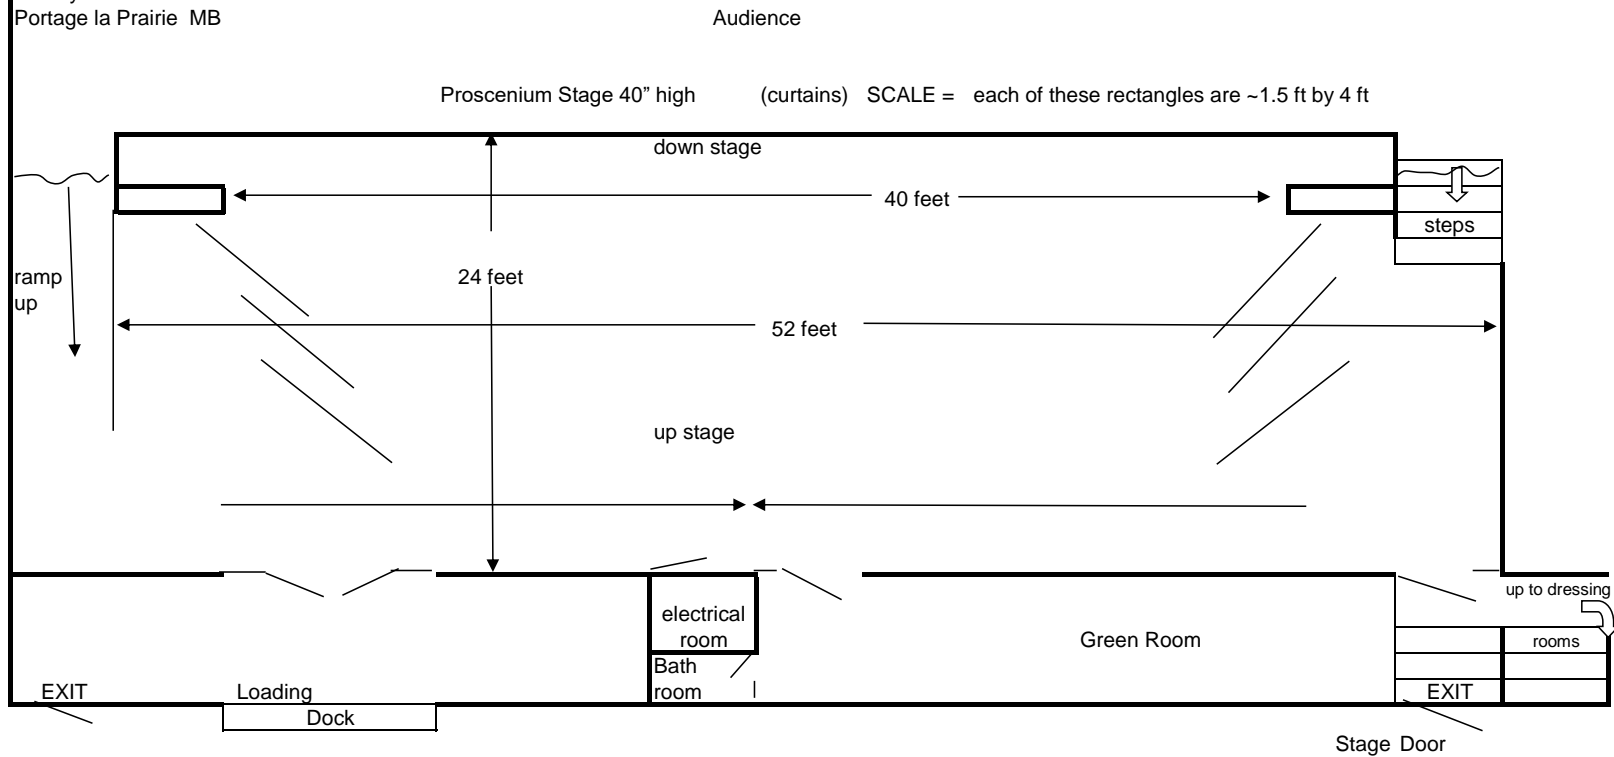

Glesby Centre Theatre
Portage la Prairie MB

A proscenium stage.... Most popular stage arrangement where the audience sits in front of the stage (one side) stage is framed...

An arena stage is where the audience can sit on all sides of the acting area.

A thrust stage is where the audience can sit on 3 sides of the acting area.

Questions ? call the author Keith Burch 204-249-0519

Keith.burchis@gmail.com